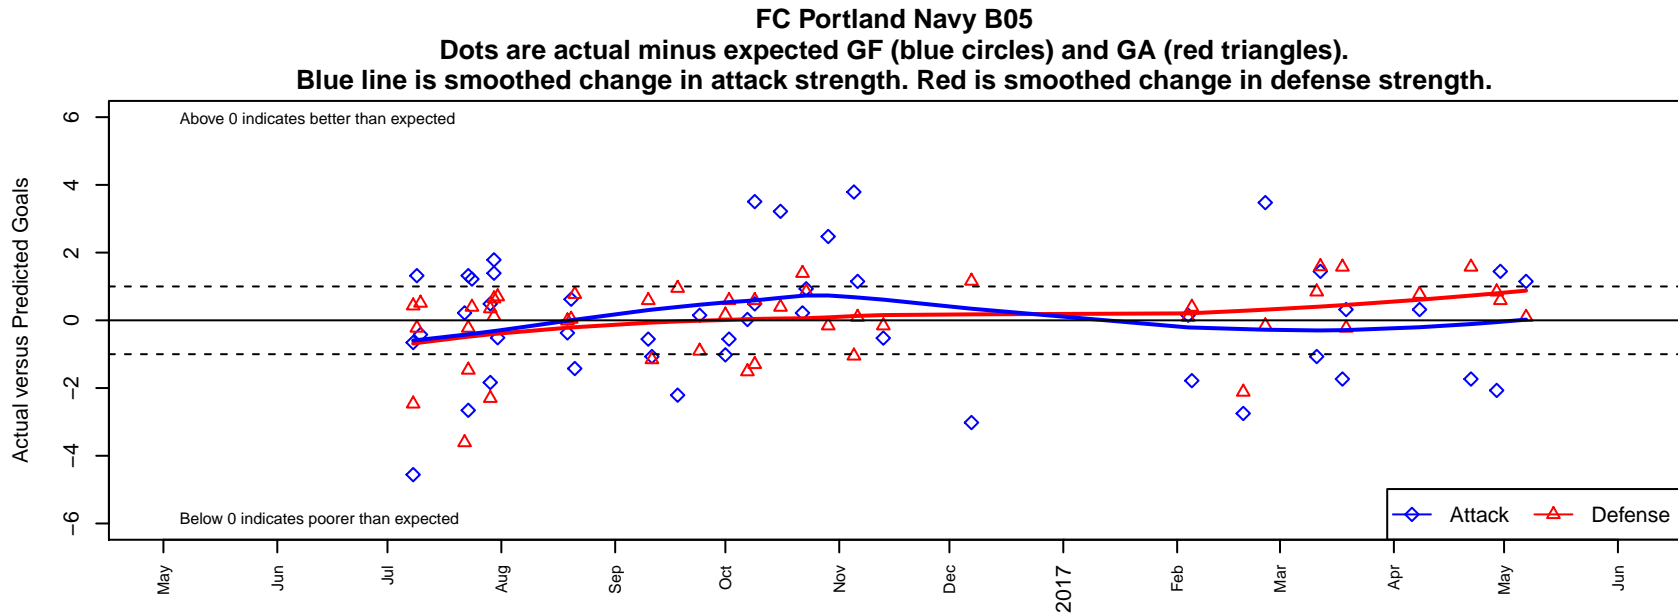

# FC Portland Navy B05

FC Portland  
 Portland, OR  
 B05 total strength=1097  
 attack=3.1 defense=2.53  
 fall league = PTT B05 Premier Green  
 spr league = Spr OYS B05 Premier Green

alt names used:  
 FC PORTLAND FC PORTLAND 05B NAVY 12  
 FC PORTLAND 05B NAVY 12 (OR)  
 FC PORTLAND FC PORTLAND 05B NAVY 12  
 F.C. Portland Academy B05 Navy  
 FC Portland 05B NAVY  
 FC Portland 05B NAVY  
 FC Portland 05B NAVY

**attack and defense variance (black dot)  
relative to other teams  
and top 10 in region**

**attack and defense rating  
relative to others at age  
and all opponents in last 13 months**

**Performance relative to 13 month average**